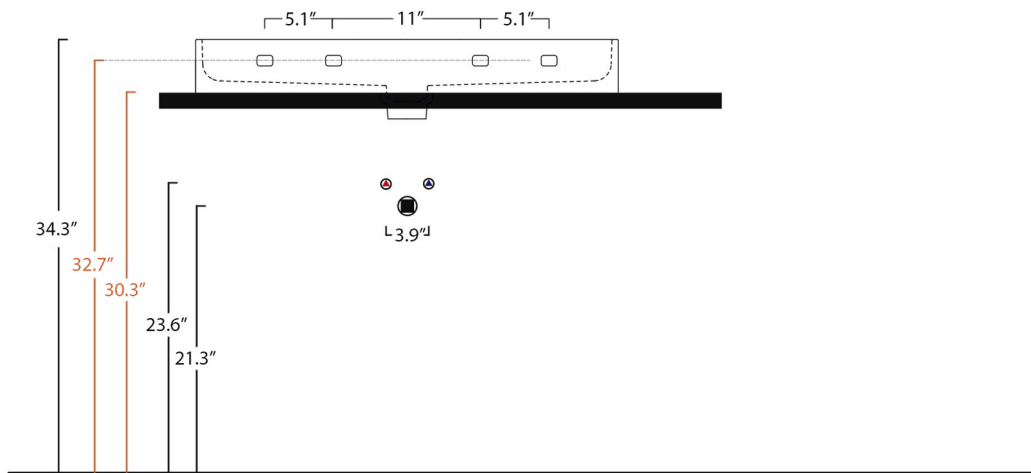

Features

- Ceramic
- With overflow
- Countertop or wall-mount installation

Unit 80

SKU# | Option:

- Unit 80.00 | No faucet hole
- Unit 80.01 | One faucet hole

<p><b>Collection</b> Unit</p>	<p><b>Model  </b> Unit 80</p>	<p>Dimensions Metric  <i>1 inch = 2.54 cm</i>  <i>1 inch = 25.4 mm</i></p>	 <p>1051 Lea Drive - Collegeville, PA 19426        Tel. 215 513 9400 - Fax 610 831 0215  <a href="http://www.ws bathcollections.com">www.ws bathcollections.com</a> - <a href="mailto:info@ws bathcollectins.com">info@ws bathcollectins.com</a></p>
-----------------------------------	-----------------------------------	--	---

Collection  
Unit

Model |  
Unit 80

Dimensions Metric  
1 inch = 2.54 cm  
1 inch = 25.4 mm

**WS** BATH  
COLLECTIONS

1051 Lea Drive - Collegeville, PA 19426  
Tel. 215 513 9400 - Fax 610 831 0215  
[www.ws bathcollections.com](http://www.ws bathcollections.com) - [info@ws bathcollections.com](mailto:info@ws bathcollections.com)

### Vessel/ countertop installation

Bolts

Silicone (*optional*)

Collection  
Unit

Model |  
Unit 80

Dimensions Metric

*1 inch = 2.54 cm*  
*1 inch = 25.4 mm*

**WS**<sup>®</sup>  
**BATH**  
**COLLECTIONS**