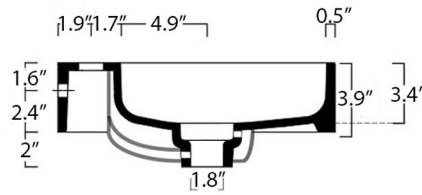

Features

- Ceramic
- With overflow
- Countertop or wall-mount installation

Unit 80

SKU# | Option:

- Unit 80.00 | No faucet hole
- Unit 80.01 | One faucet hole

<p><b>Collection</b> Unit</p>	<p><b>Model  </b> Unit 80</p>	<p>Dimensions Metric  <i>1 inch = 2.54 cm</i>  <i>1 inch = 25.4 mm</i></p>	 <p>1051 Lea Drive - Collegeville, PA 19426        Tel. 215 513 9400 - Fax 610 831 0215  <a href="http://www.ws bathcollections.com">www.ws bathcollections.com</a> - <a href="mailto:info@ws bathcollectins.com">info@ws bathcollectins.com</a></p>
-----------------------------------	-----------------------------------	--	---

Collection  
Unit

Model |  
Unit 80

Dimensions Metric  
1 inch = 2.54 cm  
1 inch = 25.4 mm

**WS** BATH  
COLLECTIONS

1051 Lea Drive - Collegeville, PA 19426  
Tel. 215 513 9400 - Fax 610 831 0215  
[www.ws bathcollections.com](http://www.ws bathcollections.com) - [info@ws bathcollections.com](mailto:info@ws bathcollections.com)

### Vessel/ countertop installation

Bolts

Silicone (*optional*)

Collection  
Unit

Model |  
Unit 80

Dimensions Metric

*1 inch = 2.54 cm*  
*1 inch = 25.4 mm*

**WS**<sup>®</sup>  
**BATH**  
**COLLECTIONS**