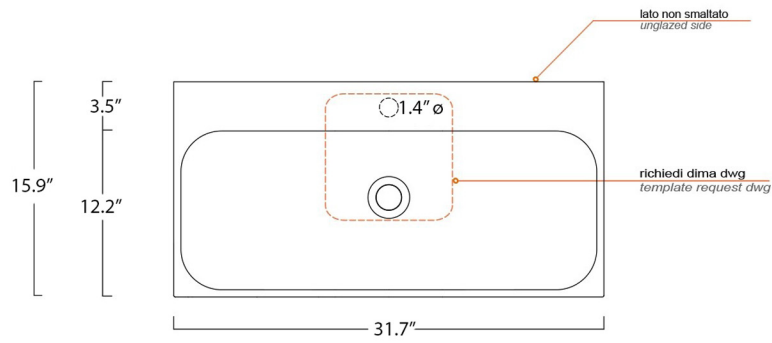

Features

- Ceramic
- With overflow
- Countertop or wall-mount installation

Unit 80

SKU# | Option:

- Unit 80.00 | No faucet hole
- Unit 80.01 | One faucet hole

<p><b>Collection</b> Unit</p>	<p><b>Model  </b> Unit 80</p>	<p>Dimensions Metric  <i>1 inch = 2.54 cm</i>  <i>1 inch = 25.4 mm</i></p>	 <p>1051 Lea Drive - Collegeville, PA 19426        Tel. 215 513 9400 - Fax 610 831 0215  <a href="http://www.ws bathcollections.com">www.ws bathcollections.com</a> - <a href="mailto:info@ws bathcollectins.com">info@ws bathcollectins.com</a></p>
-----------------------------------	-----------------------------------	--	---

Collection  
Unit

Model |  
Unit 80

Dimensions Metric  
1 inch = 2.54 cm  
1 inch = 25.4 mm

**WS** BATH  
COLLECTIONS

1051 Lea Drive - Collegeville, PA 19426  
Tel. 215 513 9400 - Fax 610 831 0215  
[www.ws bathcollections.com](http://www.ws bathcollections.com) - [info@ws bathcollections.com](mailto:info@ws bathcollections.com)

### Vessel/ countertop installation

Bolts

Silicone (*optional*)

Collection  
Unit

Model |  
Unit 80

Dimensions Metric

*1 inch = 2.54 cm*  
*1 inch = 25.4 mm*

**WS**<sup>®</sup>  
**BATH**  
**COLLECTIONS**